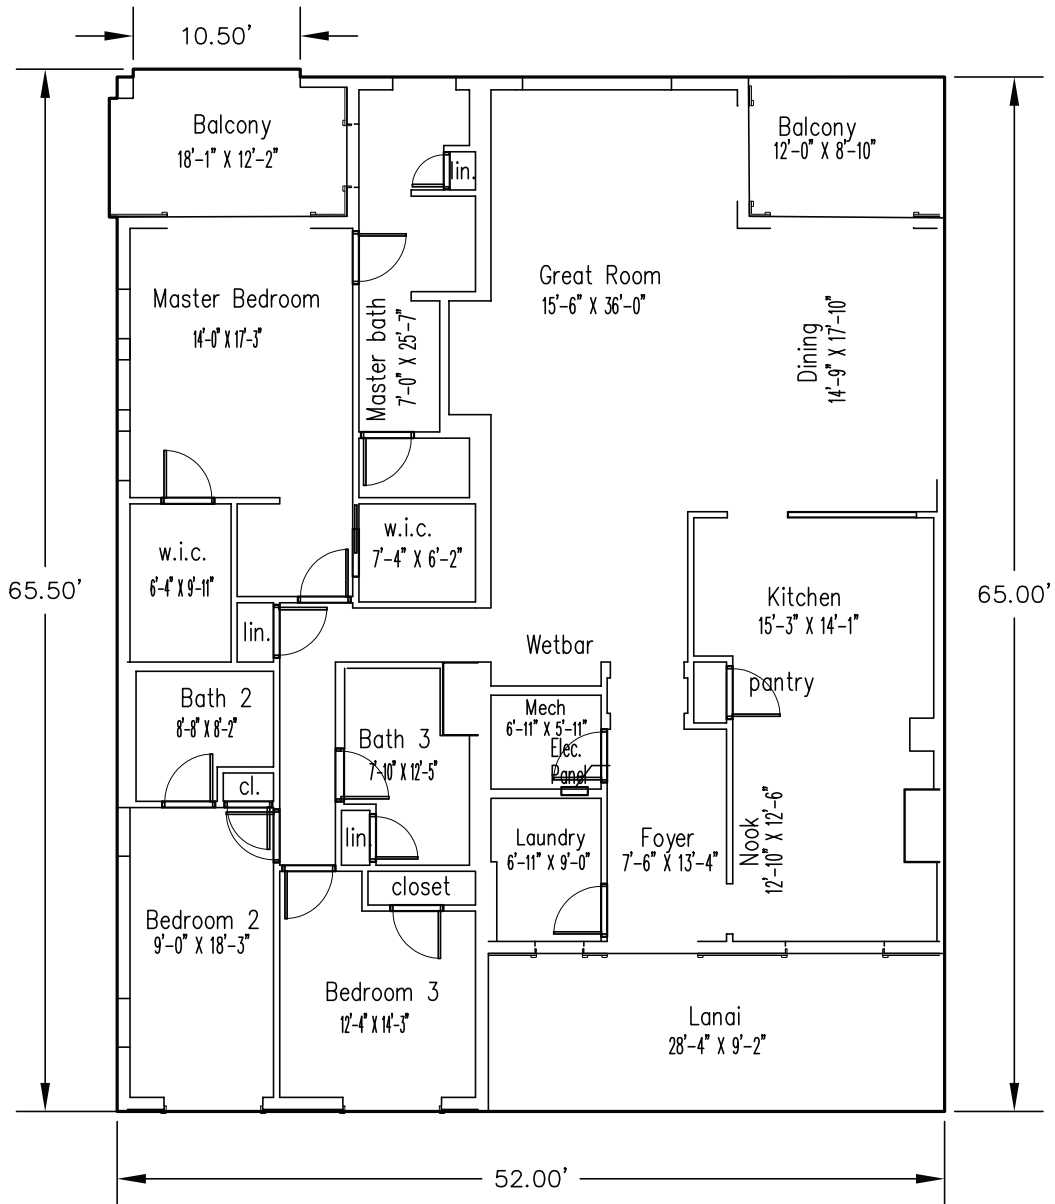

GATEWAY AT RIVERWALK

THE SERENITY (G1)

Penthouse "G1"

Square Footage Total: 3,390 sf
 Living Space: 2,847 sf
 Balcony: 258 sf
 Lanai: 285 sf

*All sizes, dimensions, features and prices are subject to change without notice or obligation.
 Consult a sales representative for further information.*